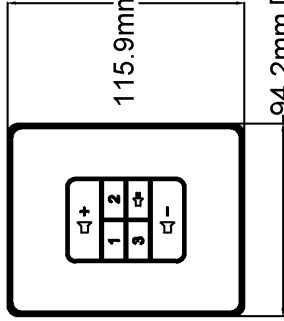

AXIS C8310 Volume Controller

www.axis.com

Revision	v.01	Revision date	2023-08-24
Paper size	A4	Release date	2023-08-24
Created by	MIF	Scale	1:3

© 2023 Axis Communications

AXIS C8310 Volume Controller with Wallframe